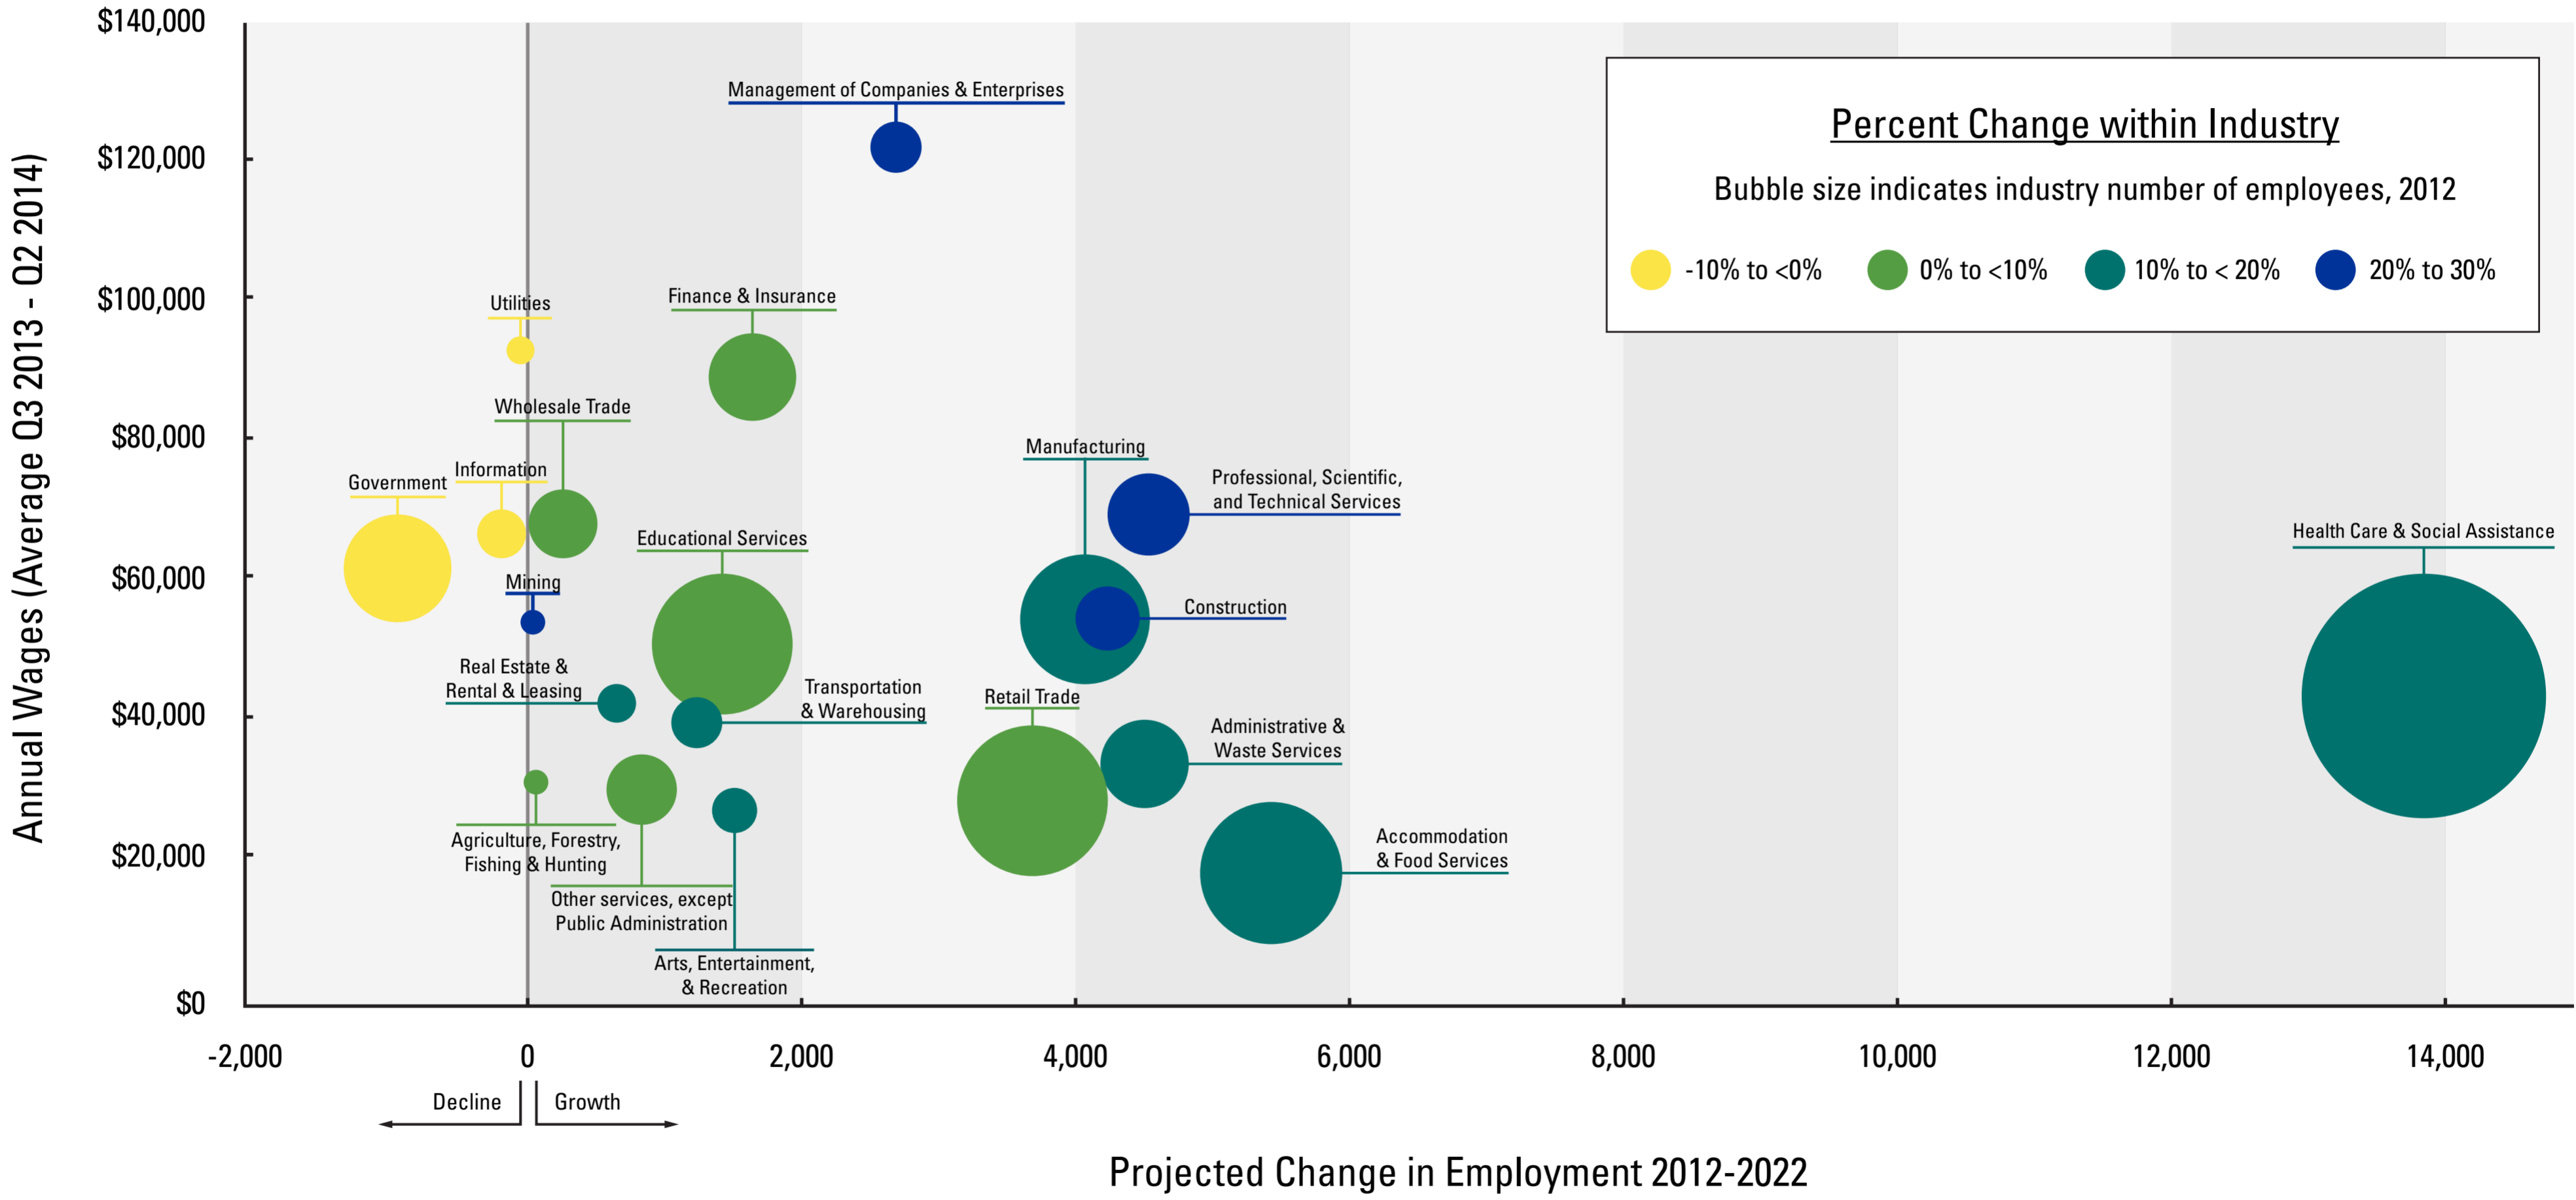

Rhode Island Wages and Projected Employment by Industry

Data Source: RI Department of Labor and Training, Labor Market Information office
Published April, 2015